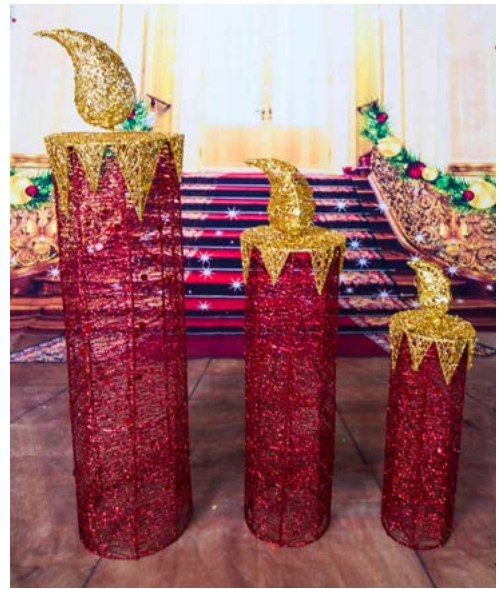

*Height 1.6m / Width 0.4m /
Depth 0.3m*

Arch Way

This Giant Archway can act as a portal to Santa's Magical Land.

Its big, it's gold and it's regal.

Size: 4m wide x 2.5m tall

Props for Hire

Candle Props

Spires