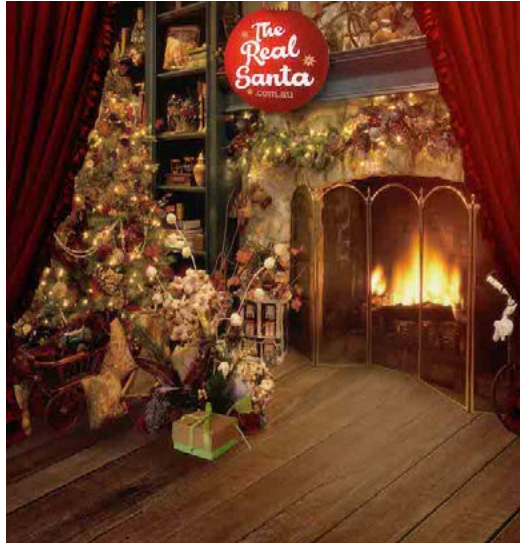

Height 0.5m / Width 0.75m / Depth 0.4m

Props for Hire

Photo Backdrops

These divine backdrops are a non-negotiable if you need professional and classy photos. Our backdrops are so realistic people will be asking why you are lighting up your fireplace in the middle of Summer!

See further below for options to customise the branding!

Photo Backdrops

1. North Pole Palace

2. Fireplace Curtains

3. Fireplace Stockings

4. Ice Palace

5. White Christmas

6. Aussie Summer