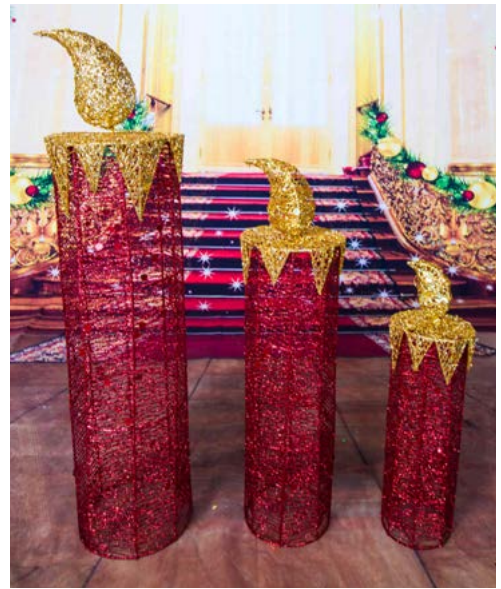

Props for Hire

Candle Props