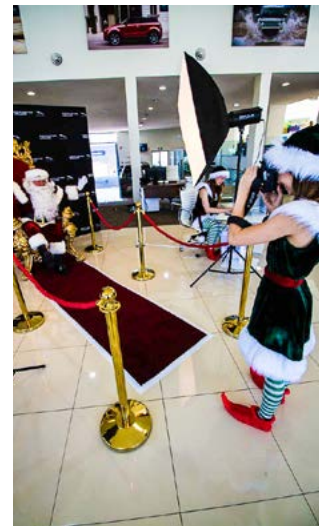

The Real Photographer Elf

Our wonderful photographer Elves know how to work the crowd and spread smiles wherever they go.

They are often trained performers too and will come in full Elf Costume and bubbly character.

They each provide and use professional photography equipment and will provide you with your edited photos on Email or USB after the event. You could collect email addresses (or one of our Elves could) and then you could distribute the images to your guests post-event, or you could upload them to your Social Media page and have the customers follow your page/s in order for them to view and retrieve them.

While we don't offer a photo printing service we are happy to work together with your chosen Photo Booth provider.